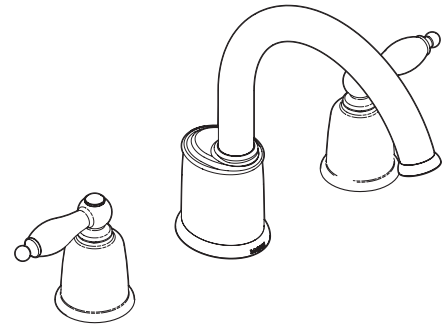

Buy it for looks. Buy it for life.®

Specifications

DESCRIPTION

- Metal construction with various finishes identified by suffix
- Includes hot (red) and cold (blue) temperature indicators

OPERATION

- Lever style handles
- Rotate hot side handle counterclockwise to open (clockwise to close) and the cold side handle clockwise to open and (counterclockwise to close)

CASTLEBY® Two-Handle Roman Tub Faucet

Models: T6988 series

Valves: 4992, 4993, 4996, 4997, 4999,
64997, 64999

CRITICAL DIMENSIONS

(DO NOT SCALE)