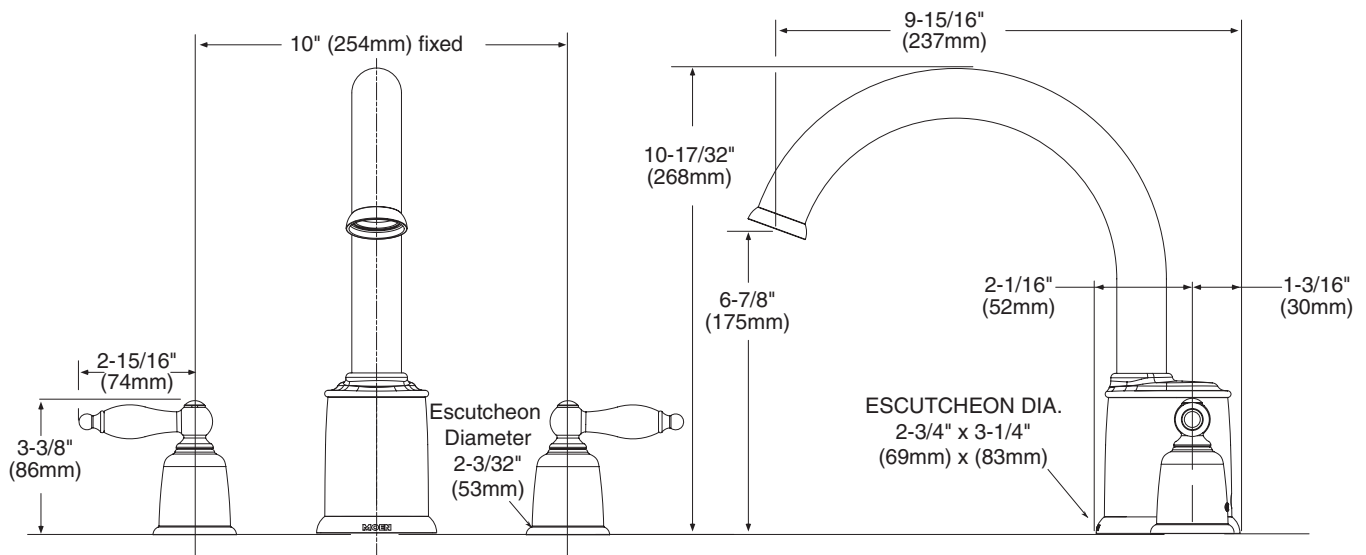

Buy it for looks. Buy it for life.®

Specifications

DESCRIPTION

- Metal construction with various finishes identified by suffix
- Includes hot (red) and cold (blue) temperature indicators

OPERATION

- Lever style handles
- Rotate hot side handle counterclockwise to open (clockwise to close) and the cold side handle clockwise to open and (counterclockwise to close)

CASTLEBY® Two-Handle Roman Tub Faucet

Models: T6988 series

Valves: 4992, 4993, 4996, 4997, 4999,
64997, 64999

CRITICAL DIMENSIONS

(DO NOT SCALE)